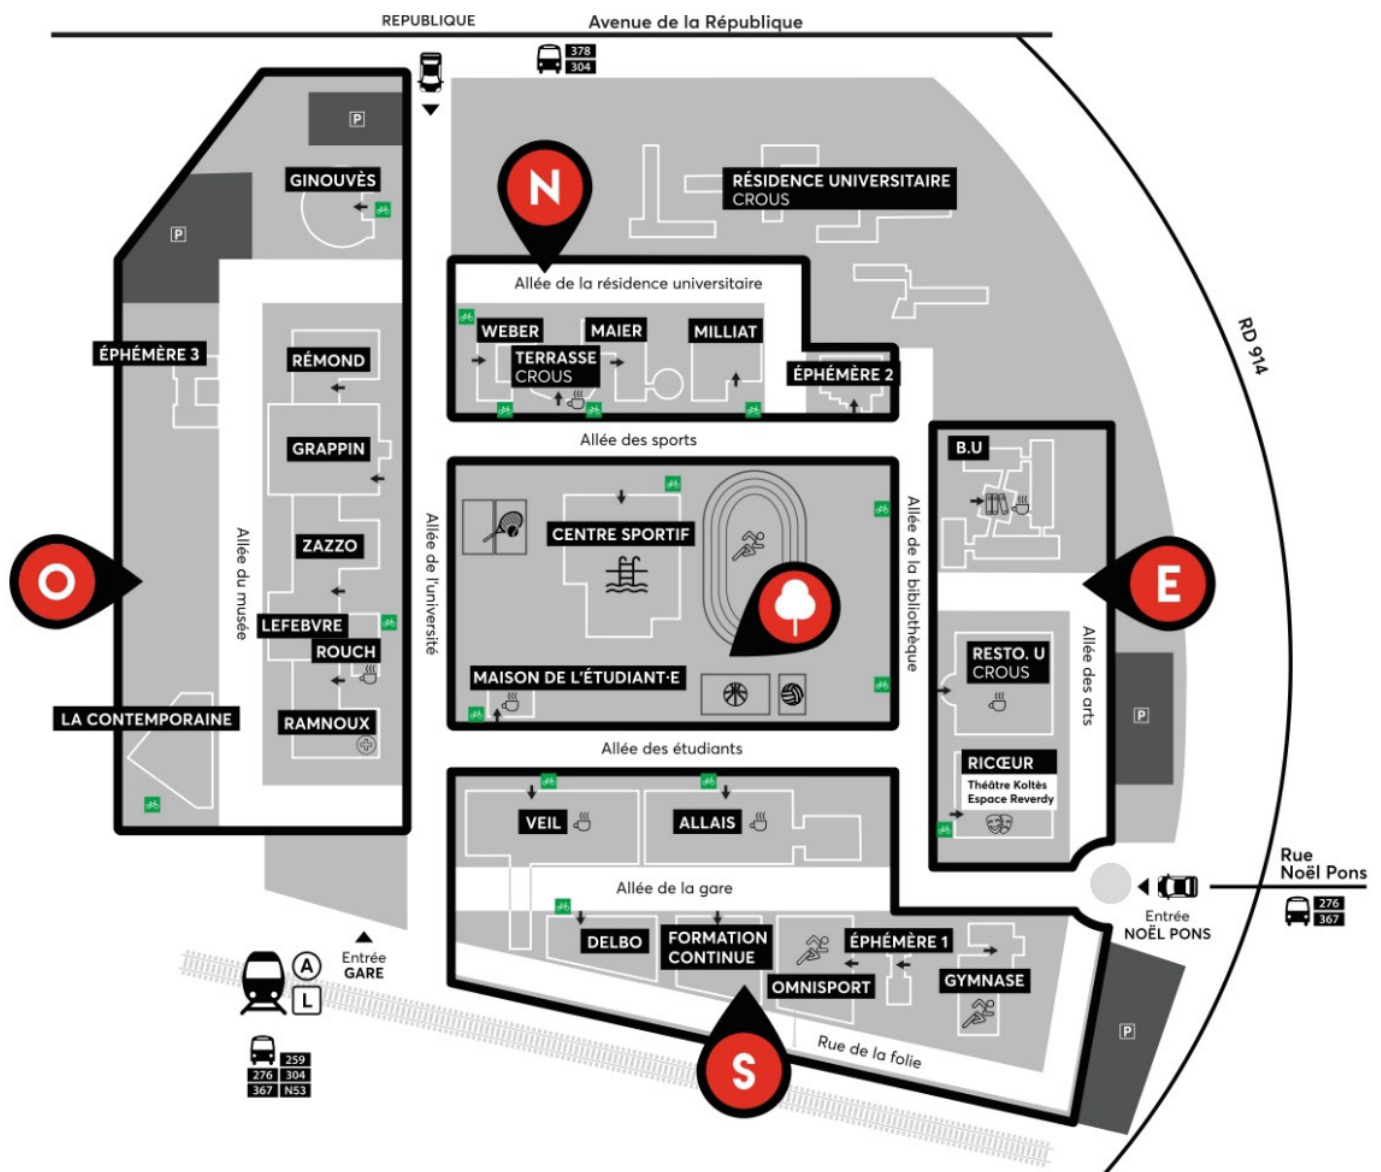

Paris Orly (ORY) – South of the city

TRAIN STATIONS

Gare du Nord, Gare de l'Est,
Gare de Lyon, etc.

From airports to central paris:
RER B train, airport shuttle,
or taxi/rideshare

From train stations to central paris:
Metro, RER, or taxi

► Helpful tip:

If you are carrying luggage or
arriving at night, taxis or rideshare
services like Uber or Bolt may be
more convenient.

► Useful apps:

- IDF Mobilités
- City Mapper

COMING TO

UPN

The university's main campus is located just 10 km west of central Paris.

RECOMMENDED

RER A (Suburban Train)

Direction: Saint-Germain-en-Laye
Get off at Nanterre-Université station

TICKETS & TRANSPORT INFO

- ▶ [Official Paris transport website](#)
Purchase tickets online or in person at stations
- ▶ [For RER/metro tickets and travel passes](#)

Most international visitors can use a single-use ticket or the Navigo Easy card, which can be topped up with RER + metro trips.

FIND YOUR WAY

[On the Campus]

ADDRESS

Université Paris Nanterre
200 av. de la République
92001 Nanterre Cedex